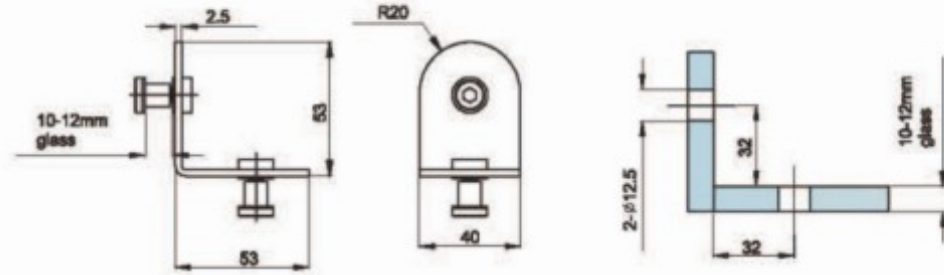

TC101SS

stainless steel angle connetor

TC102SS

satinless glass top clamp,180 degree, 10-12mm

TC103SS

satinless glass top clamp,90 degree, 10-12mm

TC104SS

satinless glass bottom clamp, 10-12mm

TC105SS

stainless steel door stop with hook

TC106SS

stainless steel hinge, with spring OR without spring

TC107SS

stainless steel indicator

TC108SS

stainless steel indicator

TC109AL

Aluminium profile for edge, 12mm

TC004SS

stainless steel tube connector

TC005SS

stainless steel tube connector

TC006SS

stainless steel knob

TC008SS

stainless steel L shape angle

TC009SS

stainless steel T shape angle

SSH-SAS3

stainless steel spring hinge

TC007SS

stainless steel WC CUBICLE feet,height adjustable
available on hollow and solid