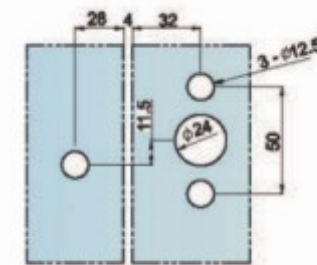

TC101SS

stainless steel angle connetor

TC102SS

satinless glass top clamp,180 degree, 10-12mm

TC103SS

satinless glass top clamp,90 degree, 10-12mm

TC104SS

satinless glass bottom clamp, 10-12mm

TC105SS

stainless steel door stop with hook

TC106SS

stainless steel hinge, with spring OR without spring

TC107SS

stainless steel indicator

TC108SS

stainless steel indicator

TC008SS

stainless steel L shape angle

TC009SS

stainless steel T shape angle

SSH-SAS3

stainless steel spring hinge

TC007SS

stainless steel WC CUBICLE feet,height adjustable
available on hollow and solid