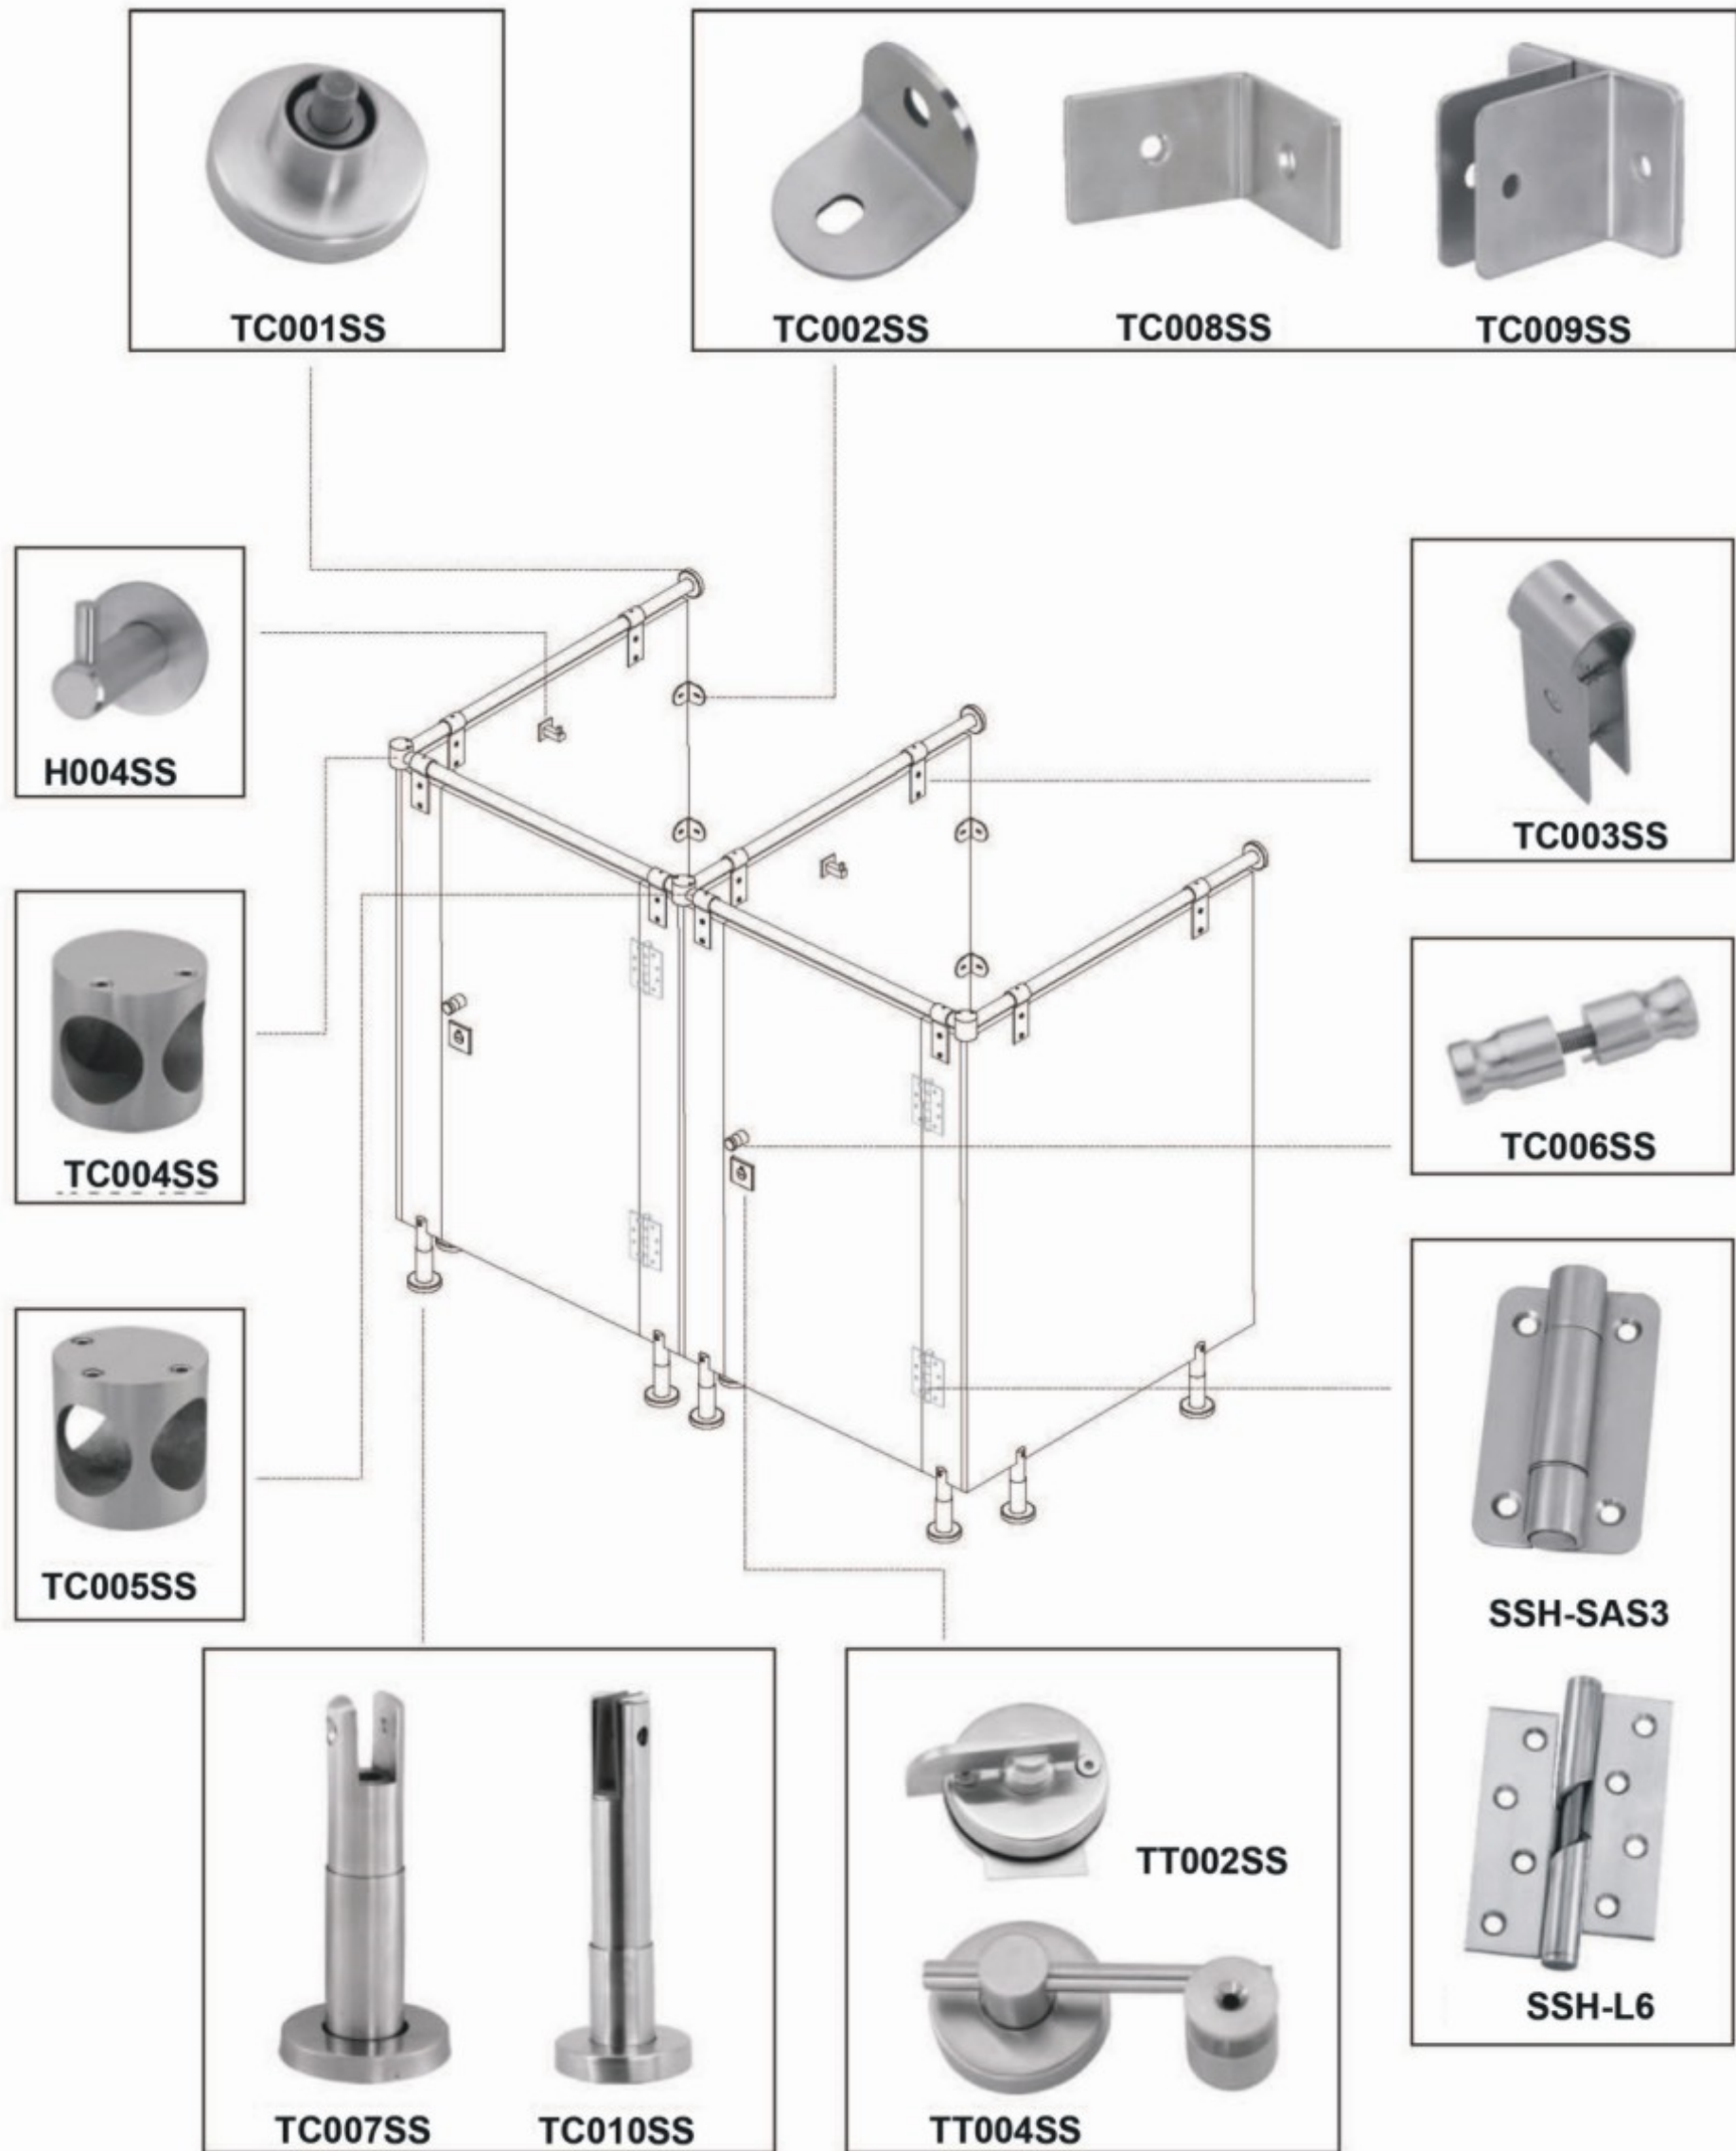

TC101SS

stainless steel angle connetor

TC102SS

satinless glass top clamp,180 degree, 10-12mm

TC103SS

satinless glass top clamp,90 degree, 10-12mm

TC104SS

satinless glass bottom clamp, 10-12mm

TC105SS

stainless steel door stop with hook

TC106SS

stainless steel hinge, with spring OR without spring

TC107SS

stainless steel indicator

TC108SS

stainless steel indicator

TC109AL

Aluminium profile for edge, 12mm

TC004SS

stainless steel tube connector

TC005SS

stainless steel tube connector

TC006SS

stainless steel knob

TC008SS

stainless steel L shape angle

TC009SS

stainless steel T shape angle

SSH-SAS3

stainless steel spring hinge

TC007SS

stainless steel WC CUBICLE feet,height adjustable
available on hollow and solid