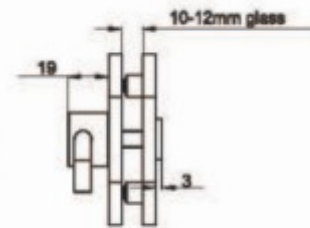

TC101SS

stainless steel angle connetor

TC102SS

satinless glass top clamp,180 degree, 10-12mm

TC103SS

satinless glass top clamp,90 degree, 10-12mm

TC104SS

satinless glass bottom clamp, 10-12mm

TC105SS

stainless steel door stop with hook

TC106SS

stainless steel hinge, with spring OR without spring

TC107SS

stainless steel indicator

TC108SS

stainless steel indicator

TC109AL

Aluminium profile for edge, 12mm

TC004SS

stainless steel tube connector

TC005SS

stainless steel tube connector

TC006SS

stainless steel knob

TC008SS

stainless steel L shape angle

TC009SS

stainless steel T shape angle

SSH-SAS3

stainless steel spring hinge

TC007SS

stainless steel WC CUBICLE feet,height adjustable
available on hollow and solid