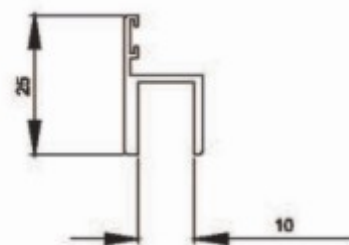

TC101SS

stainless steel angle connetor

TC102SS

satinless glass top clamp,180 degree, 10-12mm

TC103SS

satinless glass top clamp,90 degree, 10-12mm

TC104SS

satinless glass bottom clamp, 10-12mm

TC105SS

stainless steel door stop with hook

TC106SS

stainless steel hinge, with spring OR without spring

TC107SS

stainless steel indicator

TC108SS

stainless steel indicator

TC109AL

Aluminium profile for edge, 12mm

TC004SS

stainless steel tube connector

TC005SS

stainless steel tube connector

TC006SS

stainless steel knob

TC008SS

stainless steel L shape angle

TC009SS

stainless steel T shape angle

SSH-SAS3

stainless steel spring hinge

TC007SS

stainless steel WC CUBICLE feet,height adjustable
available on hollow and solid