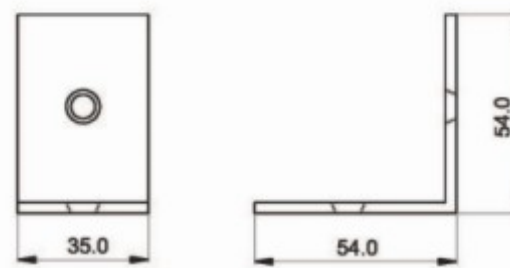

TC008SS

stainless steel L shape angle

TC009SS

stainless steel T shape angle

SSH-SAS3

stainless steel spring hinge

TC007SS

stainless steel WC CUBICLE feet,height adjustable
available on hollow and solid