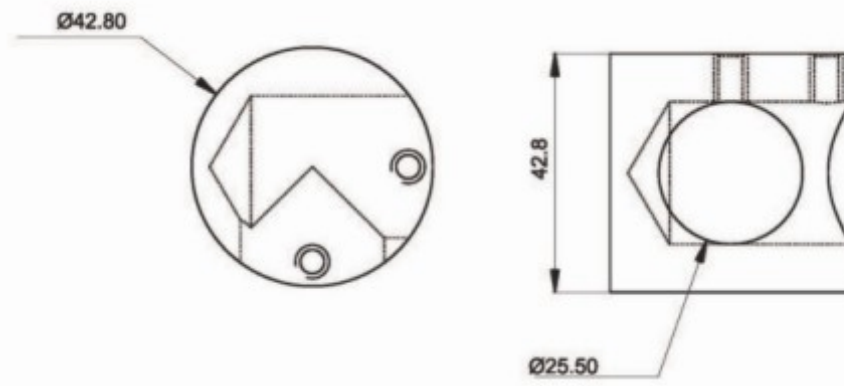

TC109AL

Aluminium profile for edge, 12mm

TC004SS

stainless steel tube connector

TC005SS

stainless steel tube connector

TC006SS

stainless steel knob

TC008SS

stainless steel L shape angle

TC009SS

stainless steel T shape angle

SSH-SAS3

stainless steel spring hinge

TC007SS

stainless steel WC CUBICLE feet,height adjustable
available on hollow and solid