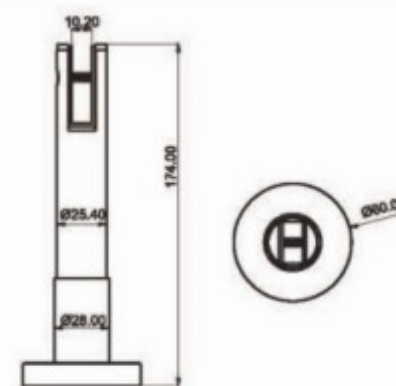

TC008SS

stainless steel L shape angle

TC009SS

stainless steel T shape angle

SSH-SAS3

stainless steel spring hinge

TC007SS

stainless steel WC CUBICLE feet,height adjustable
available on hollow and solid

TC010SS

stainless steel WC CUBICLE feet,height adjustable

TC001SS

stainless steel wall mounting bracket

TC002SS

stainless steel wall mounting angle

TC003SS

stainless steel tube connector