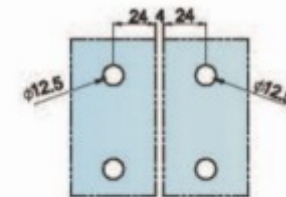

TC101SS

stainless steel angle connetor

TC102SS

satinless glass top clamp,180 degree, 10-12mm

TC103SS

satinless glass top clamp,90 degree, 10-12mm

TC104SS

satinless glass bottom clamp, 10-12mm

TC105SS

stainless steel door stop with hook

TC106SS

stainless steel hinge, with spring OR without spring

TC107SS

stainless steel indicator

TC108SS

stainless steel indicator