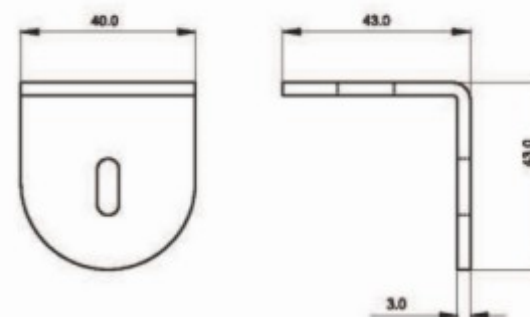

TC008SS

stainless steel L shape angle

TC009SS

stainless steel T shape angle

SSH-SAS3

stainless steel spring hinge

TC007SS

stainless steel WC CUBICLE feet,height adjustable
available on hollow and solid

TC010SS

stainless steel WC CUBICLE feet,height adjustable

TC001SS

stainless steel wall mounting bracket

TC002SS

stainless steel wall mounting angle

TC003SS

stainless steel tube connector