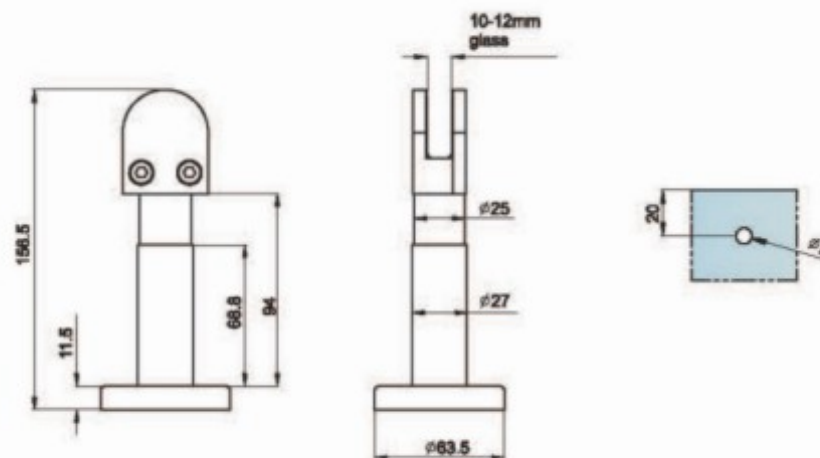

TC101SS

stainless steel angle connetor

TC102SS

satinless glass top clamp,180 degree, 10-12mm

TC103SS

satinless glass top clamp,90 degree, 10-12mm

TC104SS

satinless glass bottom clamp, 10-12mm

TC105SS

stainless steel door stop with hook

TC106SS

stainless steel hinge, with spring OR without spring

TC107SS

stainless steel indicator

TC108SS

stainless steel indicator

TC008SS

stainless steel L shape angle

TC009SS

stainless steel T shape angle

SSH-SAS3

stainless steel spring hinge

TC007SS

stainless steel WC CUBICLE feet,height adjustable
available on hollow and solid