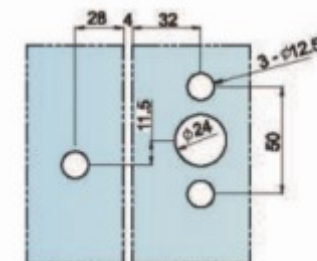

TC101SS

stainless steel angle connetor

TC102SS

satinless glass top clamp,180 degree, 10-12mm

TC103SS

satinless glass top clamp,90 degree, 10-12mm

TC104SS

satinless glass bottom clamp, 10-12mm

TC105SS

stainless steel door stop with hook

TC106SS

stainless steel hinge, with spring OR without spring

TC107SS

stainless steel indicator

TC108SS

stainless steel indicator

TC008SS

stainless steel L shape angle

TC009SS

stainless steel T shape angle

SSH-SAS3

stainless steel spring hinge

TC007SS

stainless steel WC CUBICLE feet,height adjustable
available on hollow and solid