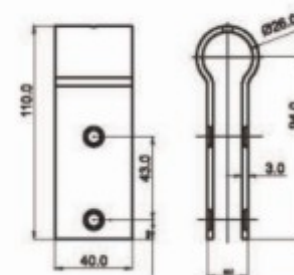

TC008SS

stainless steel L shape angle

TC009SS

stainless steel T shape angle

SSH-SAS3

stainless steel spring hinge

TC007SS

stainless steel WC CUBICLE feet,height adjustable
available on hollow and solid

TC010SS

stainless steel WC CUBICLE feet,height adjustable

TC001SS

stainless steel wall mounting bracket

TC002SS

stainless steel wall mounting angle

TC003SS

stainless steel tube connector