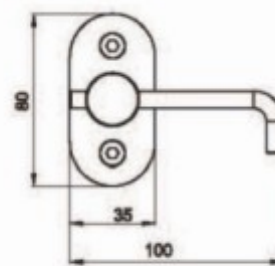

TC101SS

stainless steel angle connetor

TC102SS

satinless glass top clamp,180 degree, 10-12mm

TC103SS

satinless glass top clamp,90 degree, 10-12mm

TC104SS

satinless glass bottom clamp, 10-12mm

TC105SS

stainless steel door stop with hook

TC106SS

stainless steel hinge, with spring OR without spring

TC107SS

stainless steel indicator

TC108SS

stainless steel indicator

TC109AL

Aluminium profile for edge, 12mm

TC004SS

stainless steel tube connector

TC005SS

stainless steel tube connector

TC006SS

stainless steel knob

TC008SS

stainless steel L shape angle

TC009SS

stainless steel T shape angle

SSH-SAS3

stainless steel spring hinge

TC007SS

stainless steel WC CUBICLE feet,height adjustable
available on hollow and solid