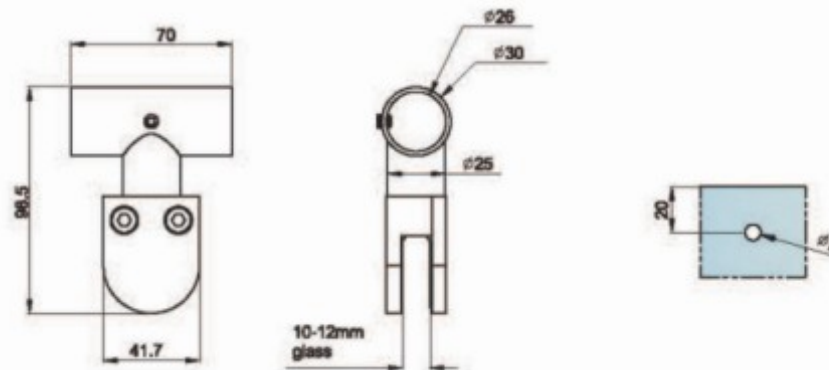

TC101SS

stainless steel angle connetor

TC102SS

satinless glass top clamp,180 degree, 10-12mm

TC103SS

satinless glass top clamp,90 degree, 10-12mm

TC104SS

satinless glass bottom clamp, 10-12mm

TC105SS

stainless steel door stop with hook

TC106SS

stainless steel hinge, with spring OR without spring

TC107SS

stainless steel indicator

TC108SS

stainless steel indicator

TC008SS

stainless steel L shape angle

TC009SS

stainless steel T shape angle

SSH-SAS3

stainless steel spring hinge

TC007SS

stainless steel WC CUBICLE feet,height adjustable
available on hollow and solid