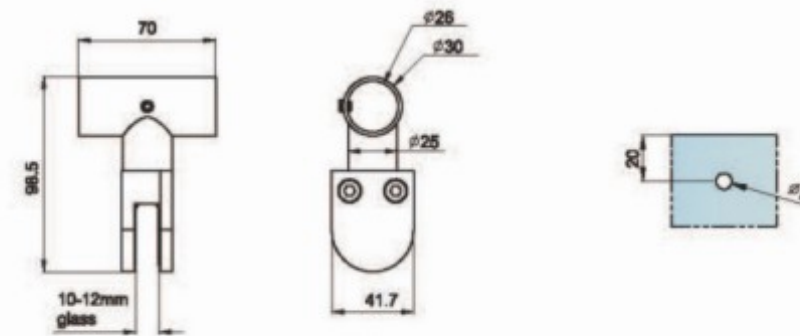

TC101SS

stainless steel angle connetor

TC102SS

satinless glass top clamp,180 degree, 10-12mm

TC103SS

satinless glass top clamp,90 degree, 10-12mm

TC104SS

satinless glass bottom clamp, 10-12mm

TC105SS

stainless steel door stop with hook

TC106SS

stainless steel hinge, with spring OR without spring

TC107SS

stainless steel indicator

TC108SS

stainless steel indicator

TC008SS

stainless steel L shape angle

TC009SS

stainless steel T shape angle

SSH-SAS3

stainless steel spring hinge

TC007SS

stainless steel WC CUBICLE feet,height adjustable
available on hollow and solid