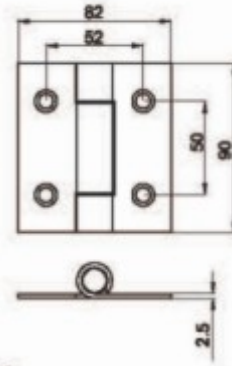

TC101SS

stainless steel angle connetor

TC102SS

satinless glass top clamp,180 degree, 10-12mm

TC103SS

satinless glass top clamp,90 degree, 10-12mm

TC104SS

satinless glass bottom clamp, 10-12mm

TC105SS

stainless steel door stop with hook

TC106SS

stainless steel hinge, with spring OR without spring

TC107SS

stainless steel indicator

TC108SS

stainless steel indicator

TC109AL

Aluminium profile for edge, 12mm

TC004SS

stainless steel tube connector

TC005SS

stainless steel tube connector

TC006SS

stainless steel knob

TC008SS

stainless steel L shape angle

TC009SS

stainless steel T shape angle

SSH-SAS3

stainless steel spring hinge

TC007SS

stainless steel WC CUBICLE feet,height adjustable
available on hollow and solid