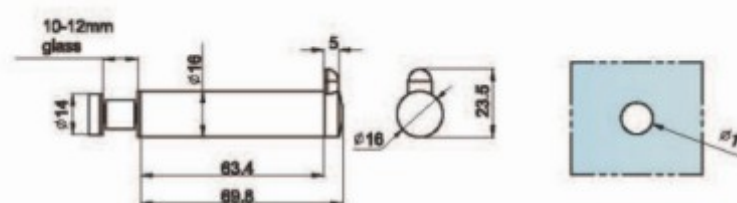

TC101SS

stainless steel angle connetor

TC102SS

satinless glass top clamp,180 degree, 10-12mm

TC103SS

satinless glass top clamp,90 degree, 10-12mm

TC104SS

satinless glass bottom clamp, 10-12mm

TC105SS

stainless steel door stop with hook

TC106SS

stainless steel hinge, with spring OR without spring

TC107SS

stainless steel indicator

TC108SS

stainless steel indicator