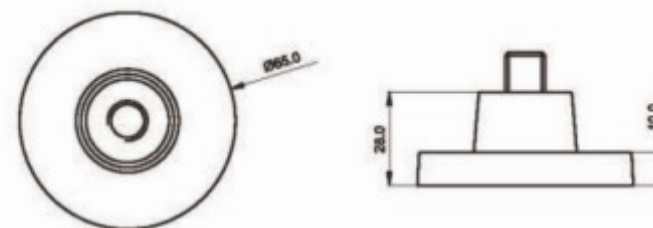

TC007SS

stainless steel WC CUBICLE feet,height adjustable
available on hollow and solid

TC010SS

stainless steel WC CUBICLE feet,height adjustable

TC001SS

stainless steel wall mounting bracket

TC002SS

stainless steel wall mounting angle

TC003SS

stainless steel tube connector