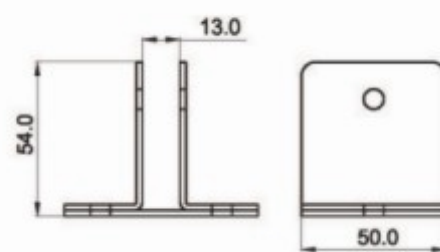

TC008SS

stainless steel L shape angle

TC009SS

stainless steel T shape angle

SSH-SAS3

stainless steel spring hinge

TC007SS

stainless steel WC CUBICLE feet,height adjustable
available on hollow and solid