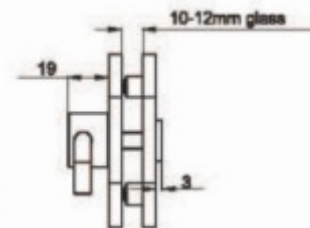

TC101SS

stainless steel angle connetor

TC102SS

satinless glass top clamp,180 degree, 10-12mm

TC103SS

satinless glass top clamp,90 degree, 10-12mm

TC104SS

satinless glass bottom clamp, 10-12mm

TC105SS

stainless steel door stop with hook

TC106SS

stainless steel hinge, with spring OR without spring

TC107SS

stainless steel indicator

TC108SS

stainless steel indicator

TC109AL

Aluminium profile for edge, 12mm

TC004SS

stainless steel tube connector

TC005SS

stainless steel tube connector

TC006SS

stainless steel knob

TC008SS

stainless steel L shape angle

TC009SS

stainless steel T shape angle

SSH-SAS3

stainless steel spring hinge

TC007SS

stainless steel WC CUBICLE feet,height adjustable
available on hollow and solid