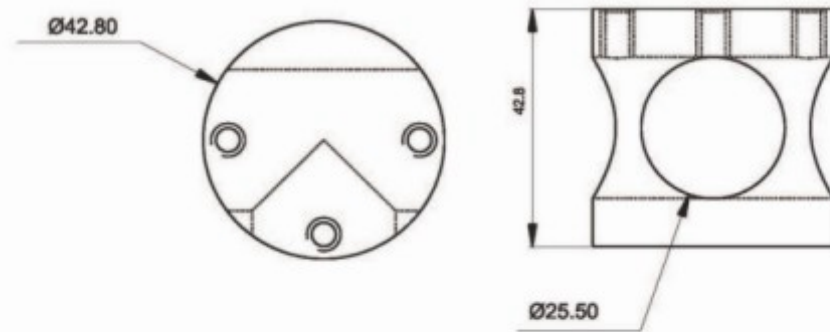

TC101SS

stainless steel angle connetor

TC102SS

satinless glass top clamp,180 degree, 10-12mm

TC103SS

satinless glass top clamp,90 degree, 10-12mm

TC104SS

satinless glass bottom clamp, 10-12mm

TC109AL

Aluminium profile for edge, 12mm

TC004SS

stainless steel tube connector

TC005SS

stainless steel tube connector

TC006SS

stainless steel knob

TC008SS

stainless steel L shape angle

TC009SS

stainless steel T shape angle

SSH-SAS3

stainless steel spring hinge

TC007SS

stainless steel WC CUBICLE feet,height adjustable
available on hollow and solid