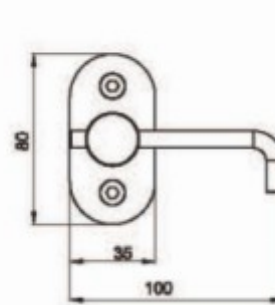

TC101SS

stainless steel angle connetor

TC102SS

satinless glass top clamp,180 degree, 10-12mm

TC103SS

satinless glass top clamp,90 degree, 10-12mm

TC104SS

satinless glass bottom clamp, 10-12mm

TC105SS

stainless steel door stop with hook

TC106SS

stainless steel hinge, with spring OR without spring

TC107SS

stainless steel indicator

TC108SS

stainless steel indicator

TC109AL

Aluminium profile for edge, 12mm

TC004SS

stainless steel tube connector

TC005SS

stainless steel tube connector

TC006SS

stainless steel knob

TC008SS

stainless steel L shape angle

TC009SS

stainless steel T shape angle

SSH-SAS3

stainless steel spring hinge

TC007SS

stainless steel WC CUBICLE feet,height adjustable
available on hollow and solid