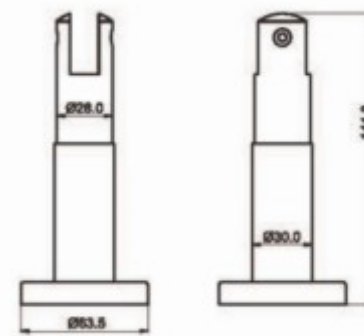

TC008SS

stainless steel L shape angle

TC009SS

stainless steel T shape angle

SSH-SAS3

stainless steel spring hinge

TC007SS

stainless steel WC CUBICLE feet,height adjustable
available on hollow and solid

TC010SS

stainless steel WC CUBICLE feet,height adjustable

TC001SS

stainless steel wall mounting bracket

TC002SS

stainless steel wall mounting angle

TC003SS

stainless steel tube connector